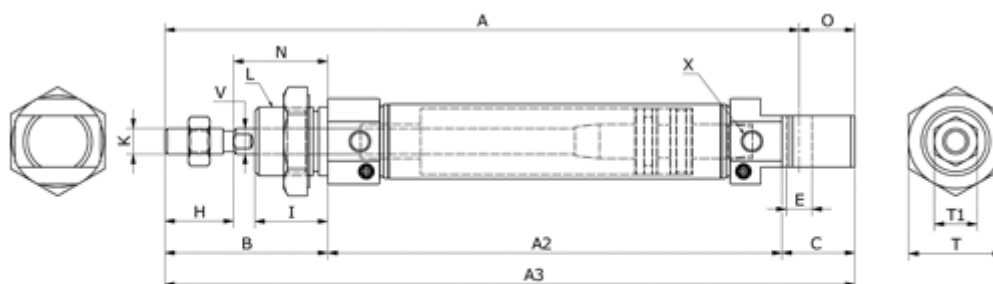

# Data Sheet

Article number: 58MIC25S0080CAG

Description: Cylinder MIC-25x80-S-CA-G, Ø25x80  
Double acting with cushin type - port 1/8"

## Measures

A	= 126	I	= 22	V = 10
A2	= 65	K	= M10x1,25	X = 1/8"
A3	= 137	L	= M22x1,5	
B	= 50	N	= 28	
Bore diameter	= 25	O	= 11	
C	= 22	Stroke	= 80	
E	= 8	T	= 17	
HS	= 22	T1	= 29	